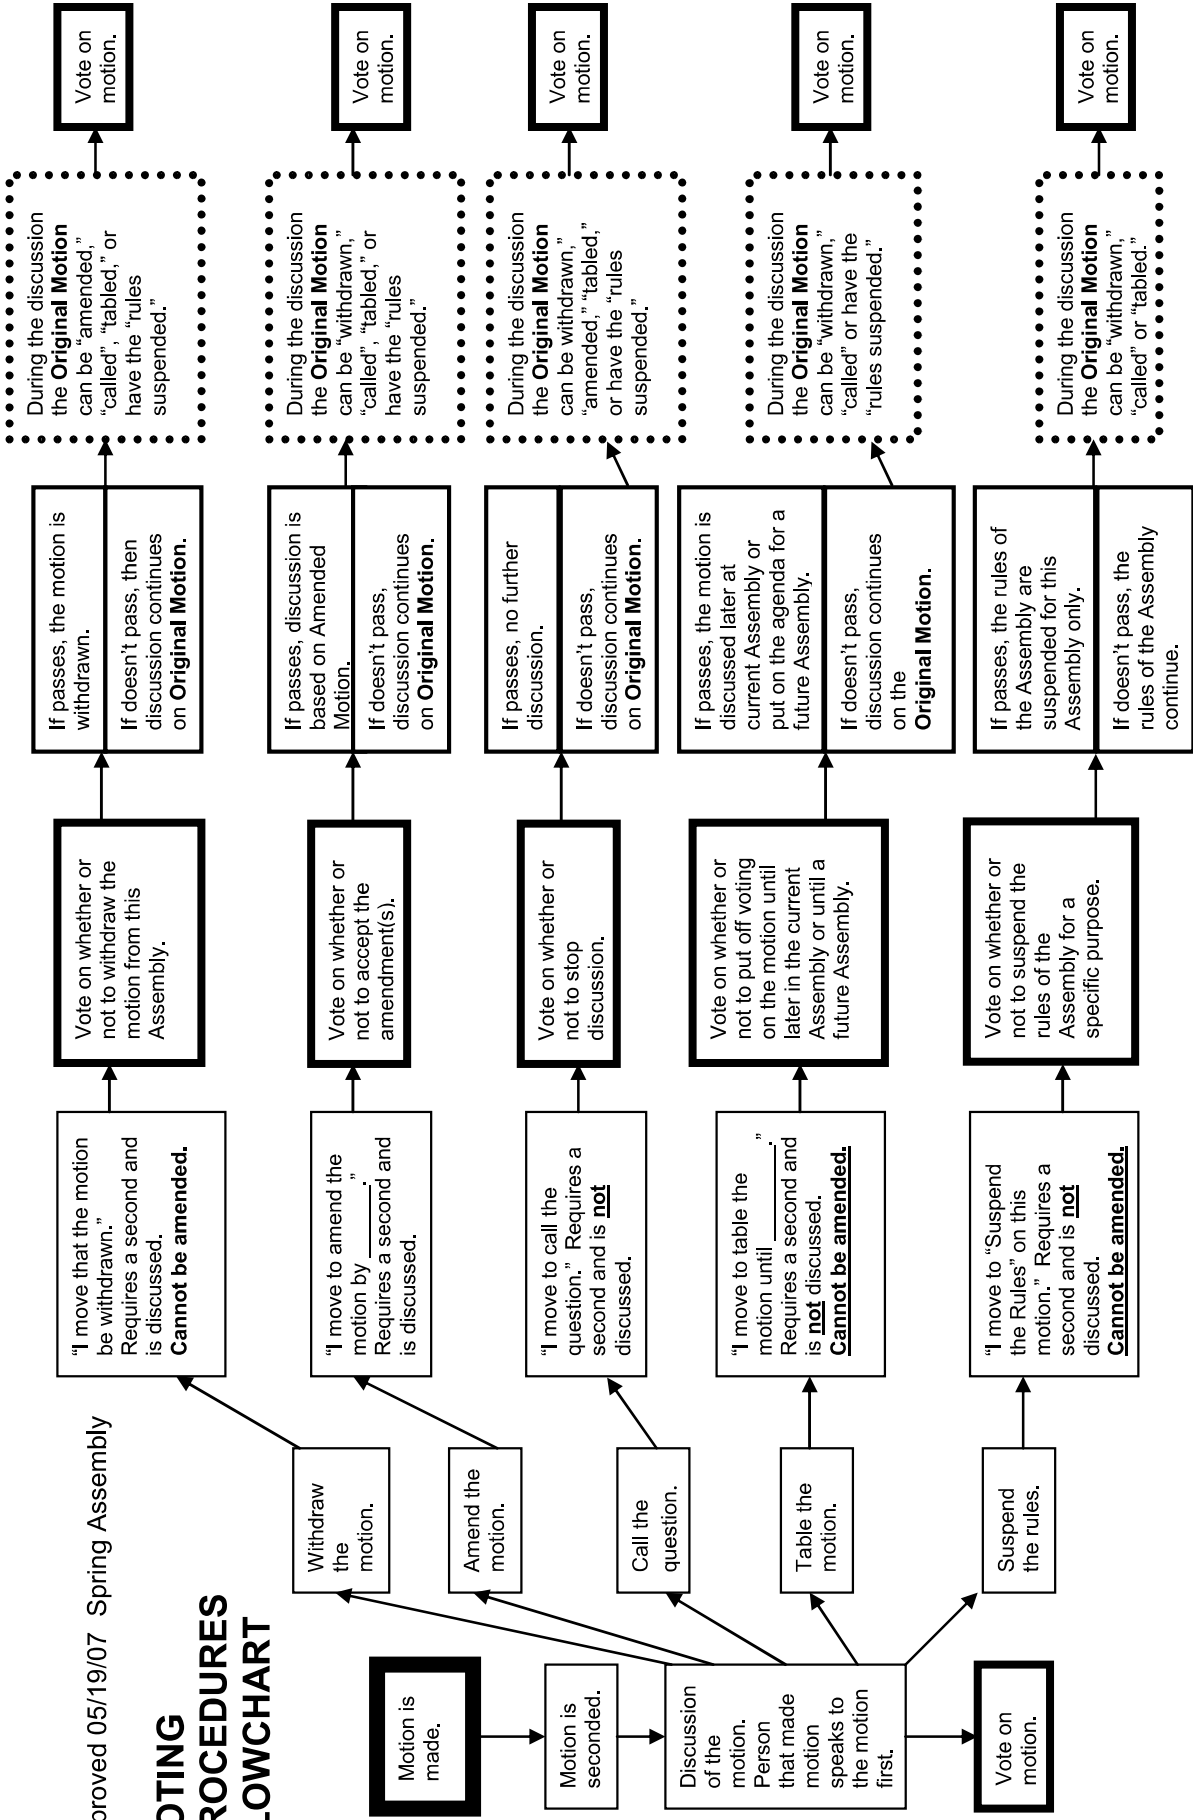

VOTING PROCEDURES FLOWCHART

To Overturn A Previously Approved Motion